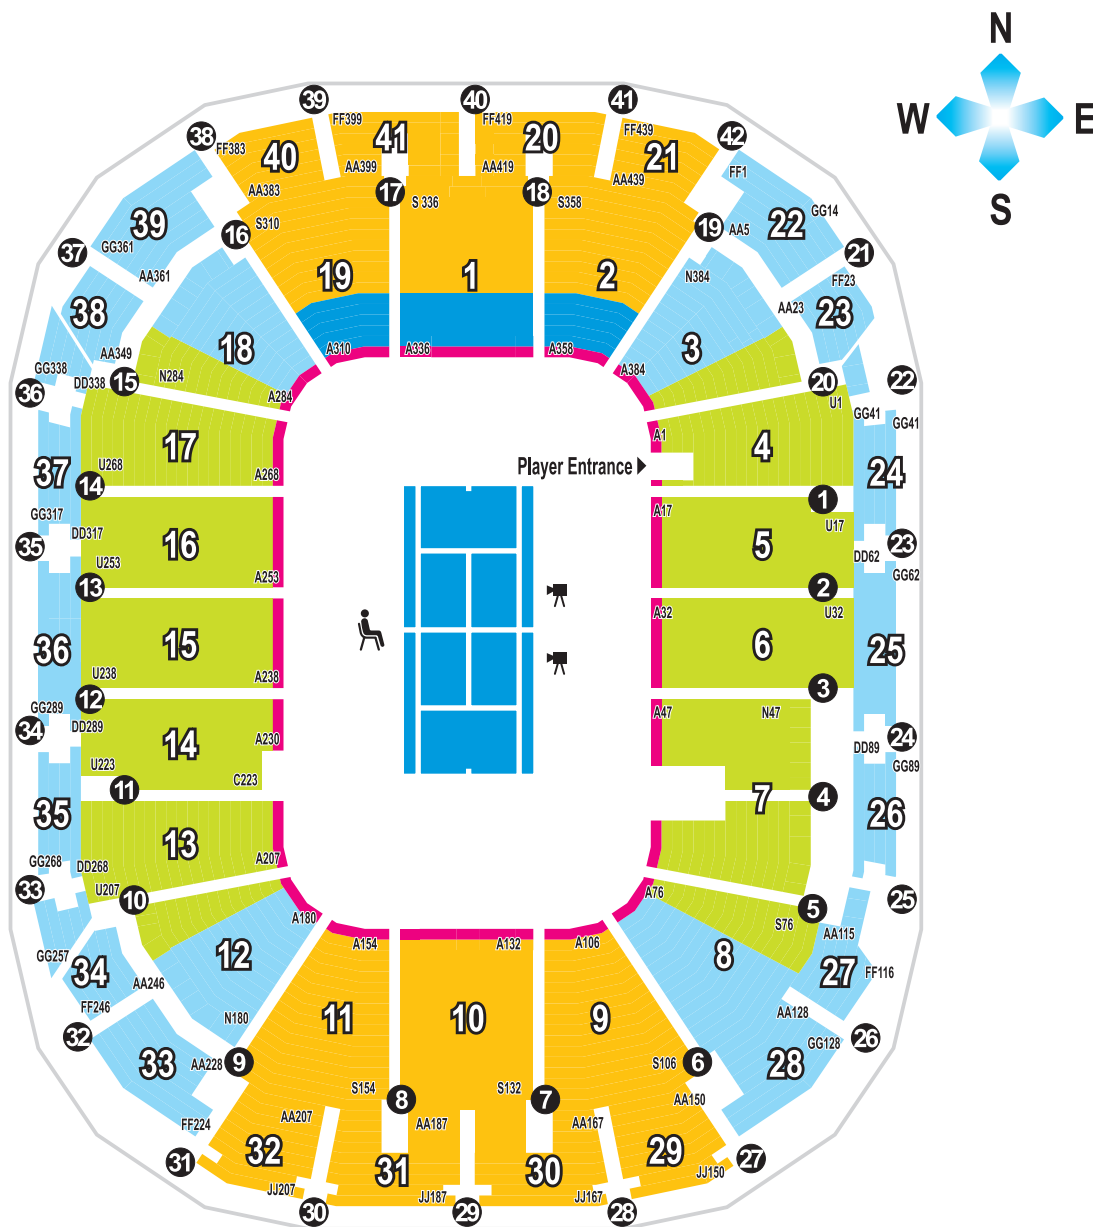

MARGARET COURT ARENA SEATING MAP

australian open
The Grand Slam of Asia-Pacific

KEY

- Premium Ticket seating
- Reserved seating
- Reserved seating - shade (indication only - not guaranteed)
- Reserved seating - partial shade
- Restricted viewing
- Door number

Please note:

- The Australian Open is an outdoor event. It is highly recommended that you bring appropriate protection from sun and weather regardless of the location of your allocated seats.
- This map is correct at the time of printing and is subject to change.