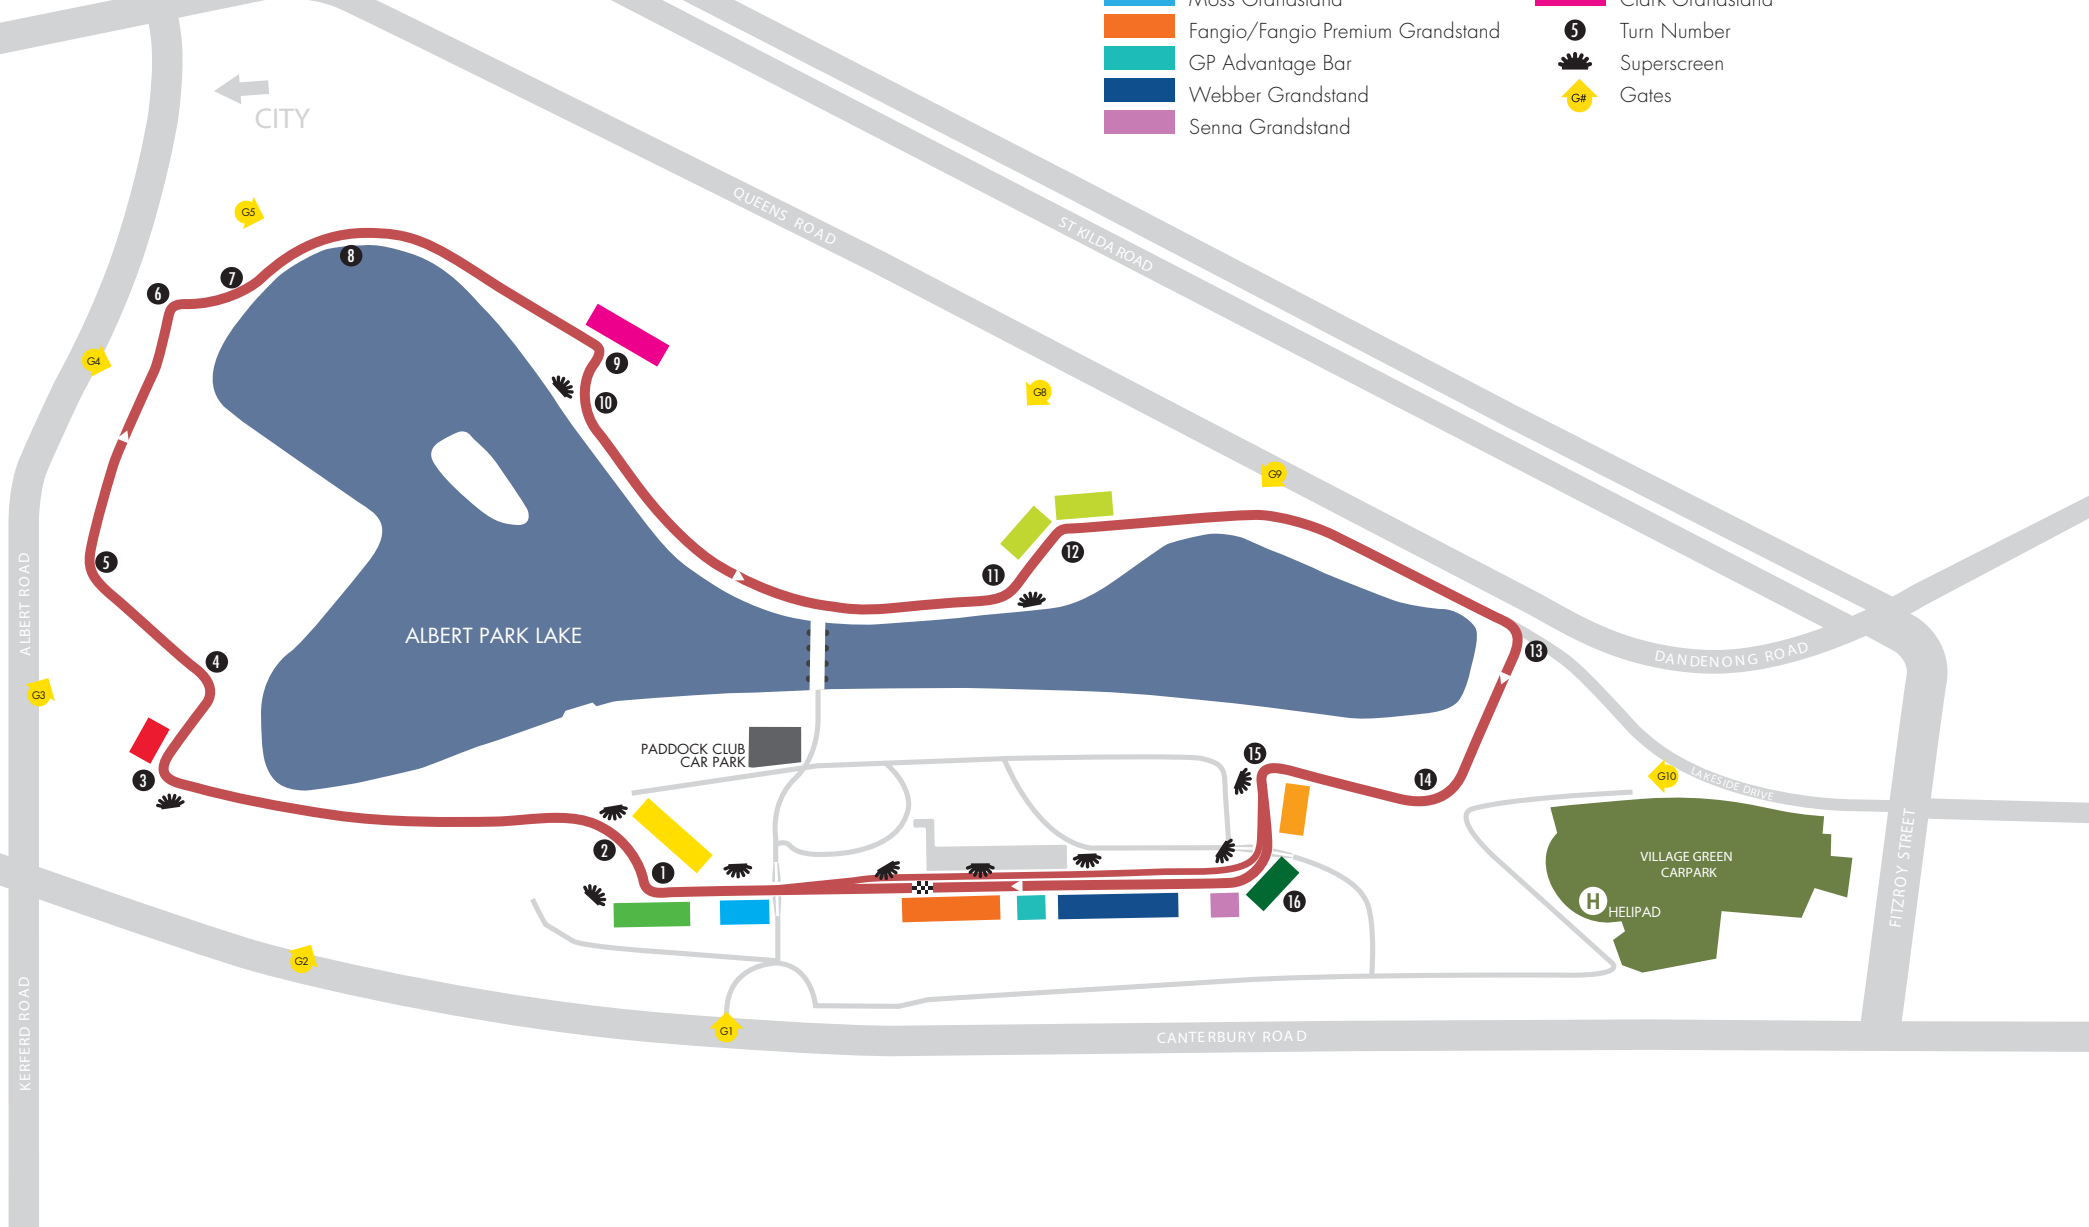

GRANDSTAND MAP

- Piquet Grandstand
- Brabham Grandstand
- Jones Grandstand
- Moss Grandstand
- Fangio/Fangio Premium Grandstand
- GP Advantage Bar
- Webber Grandstand
- Senna Grandstand
- Prost/Prost Premium Grandstand
- Schumacher/Schumacher Premium Grandstand
- Waite Grandstand
- Clark Grandstand
- 5 Turn Number
- ☀ Superscreen
- G# Gates

© Australian Grand Prix Corporation (AGPC). All rights reserved. Any authorised impression or circuit map is provided as a guide only to approximate locations of proposed facilities and seating, and is not drawn to scale. AGPC reserves the right to determine actual final location of, and details concerning, seating viewings and other facilities, however guests will be advised of major changes to their reserved arrangements. Obstructions may impede viewing in some areas. Content correct at time of printing. Please see www.grandprix.com.au or call + 61 3 9258 7100 for up to date information.