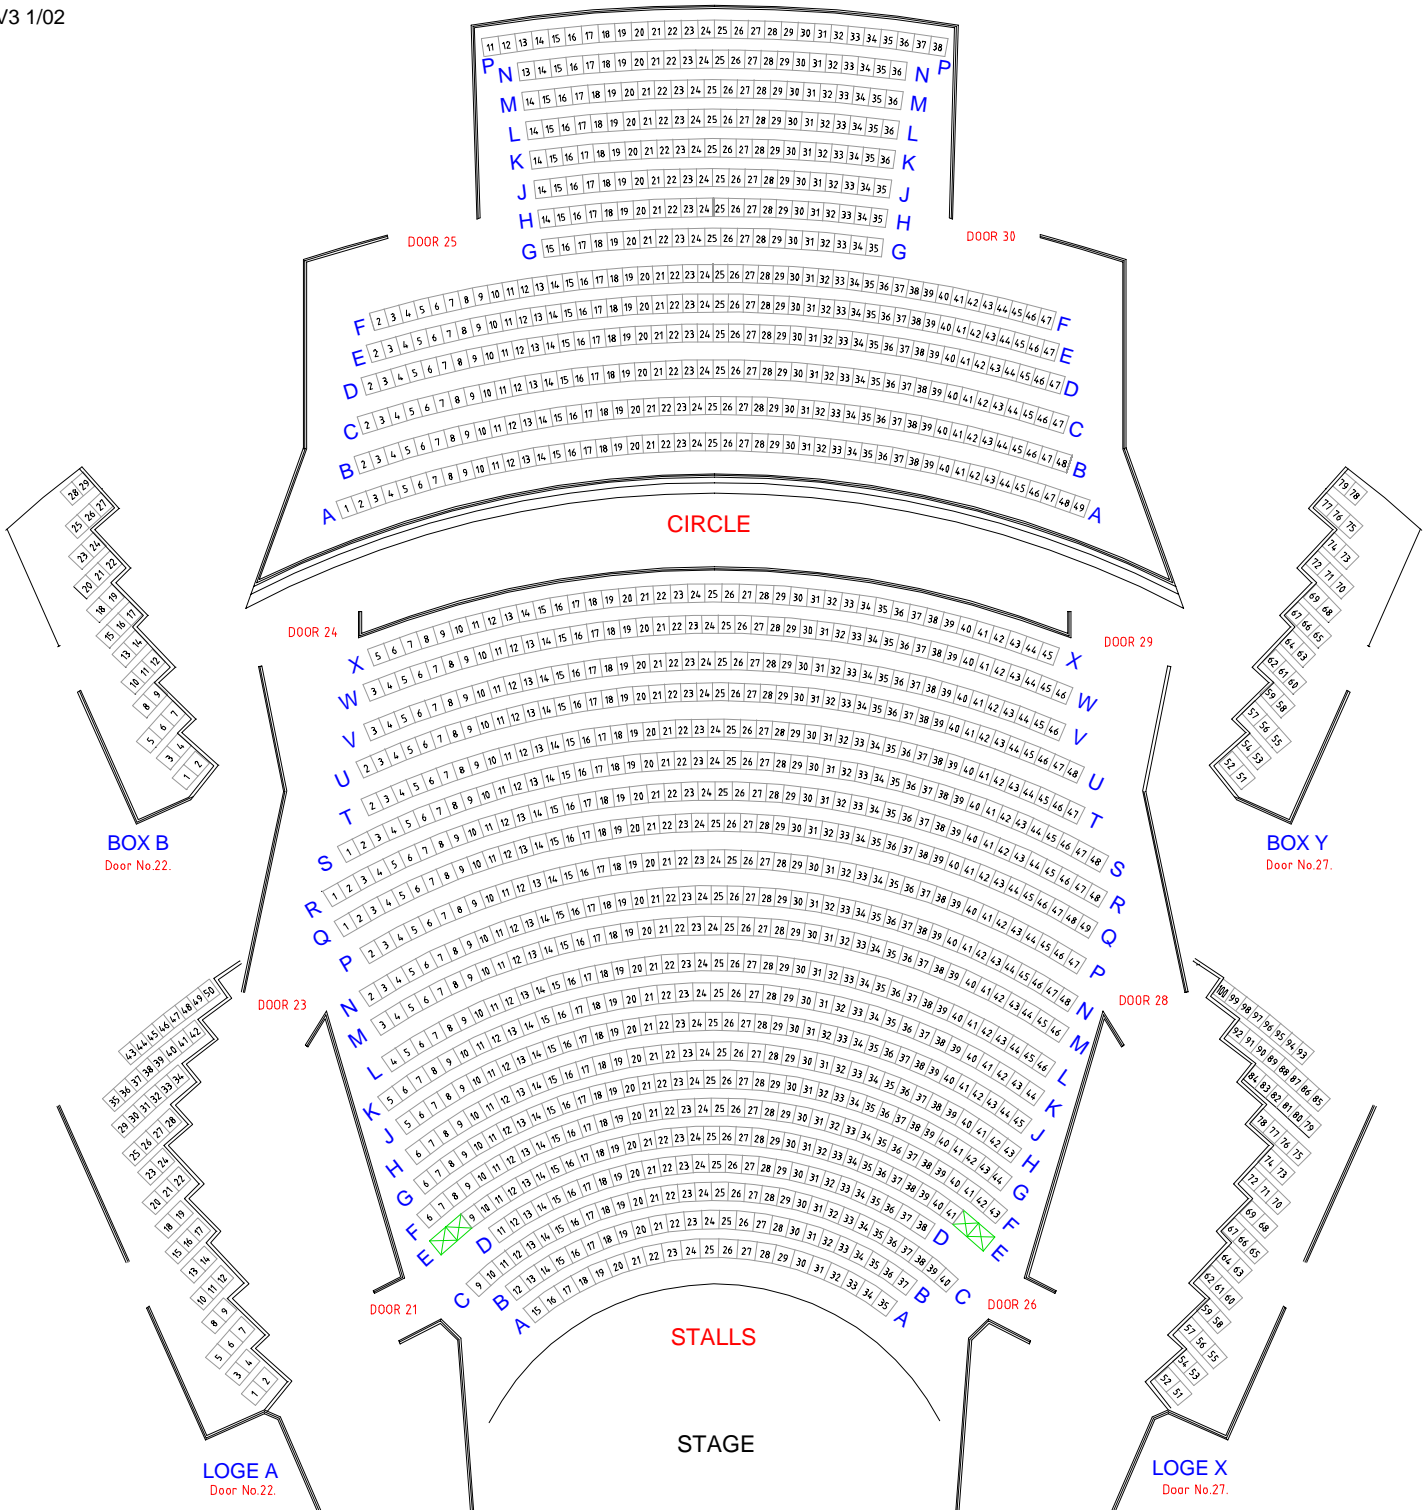

# OPERA THEATRE

V3 1/02

 Wheelchair spaces